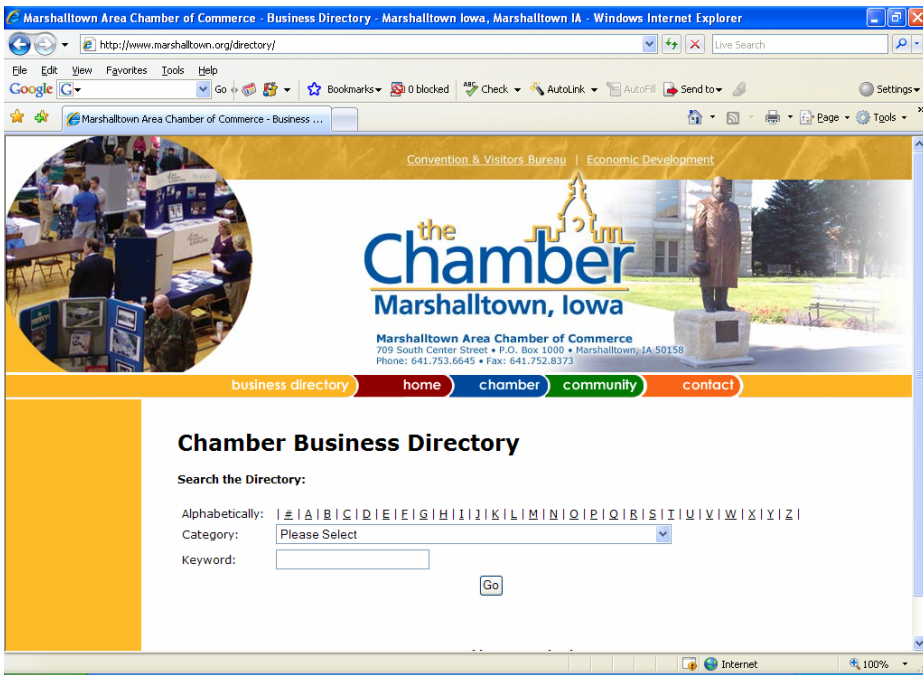

GET CONNECTED ON www.marshalltown.org

Research shows over half of professionals search the web when looking to relocate or find a business.

If your business would like to reach over **5,000** online visitors every month, take advantage of the advertising opportunities available on the **Chamber** website.

The **Chamber** receives more than **130,000** hits and more than **23,000** page views each month from people seeking information about businesses in the Marshalltown Area. Your business will surely benefit from a banner ad or website link on www.marshalltown.org.

As a **Chamber** member, you receive a Basic Listing in our virtual directory. View your options for increasing your business visibility on the **Chamber** website.

Opportunities

Main Page Sponsorship: Your business will be represented by your logo in a primary position on the home page of the website. This sponsorship includes a link from your logo to your website and the Premier directory package. Investment: \$200 per month or \$2400 annually. (2 sponsorships available)